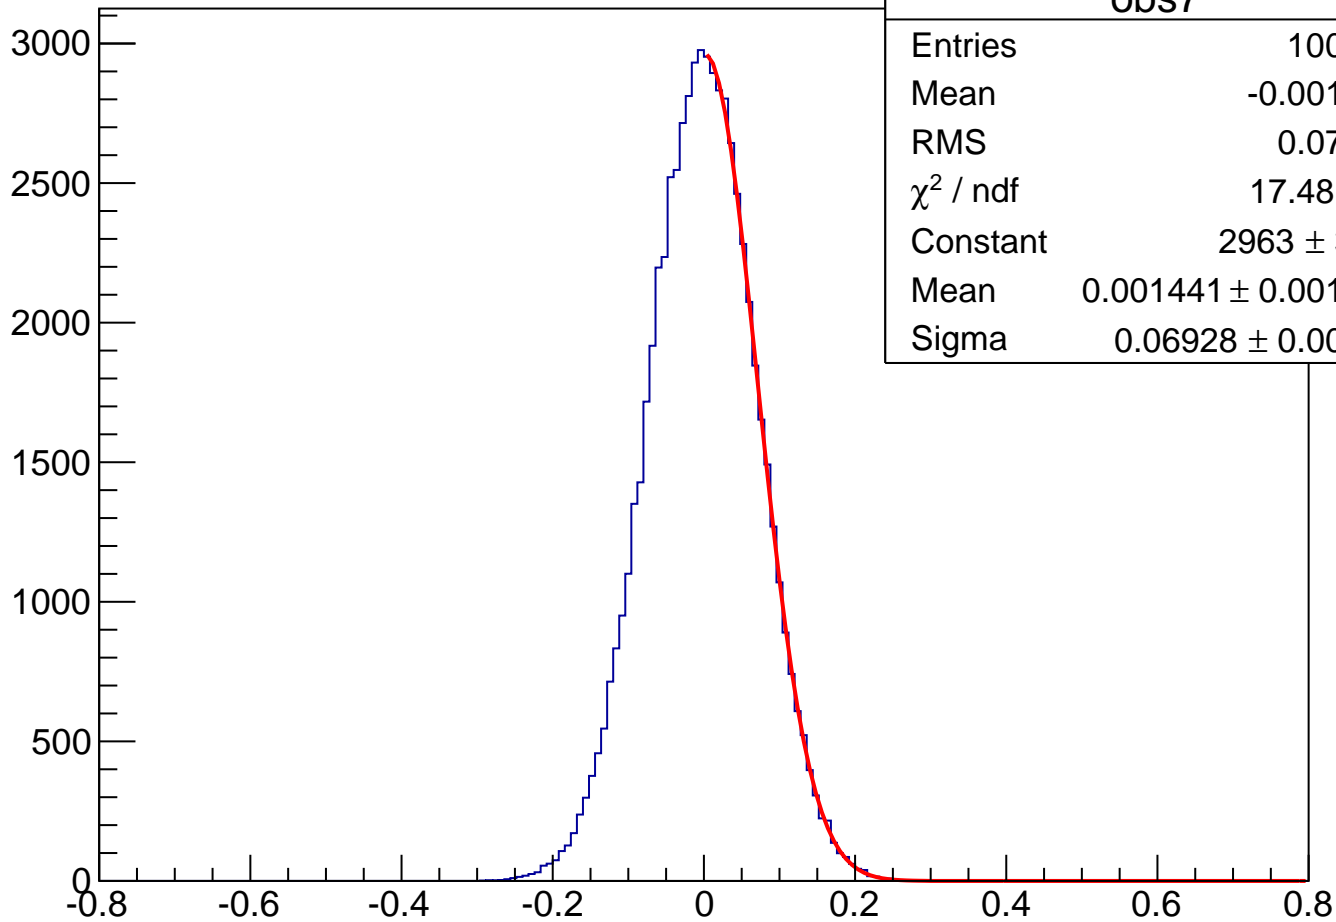

obs7

obs7	
Entries	100000
Mean	-0.001848
RMS	0.07137
χ^2 / ndf	17.48 / 33
Constant	2963 ± 35.8
Mean	0.001441 ± 0.001804
Sigma	0.06928 ± 0.00079