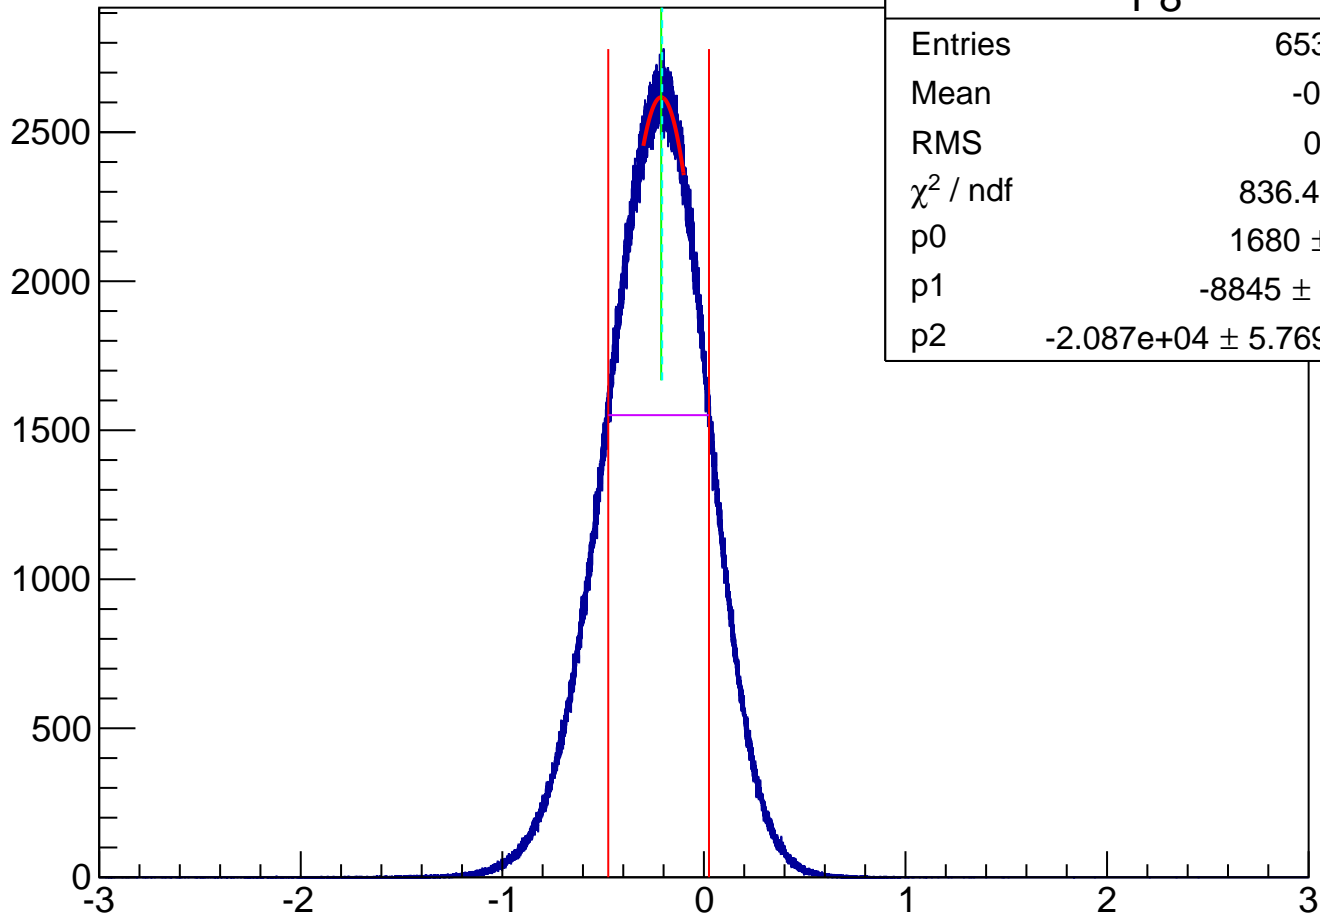

P8

P8	
Entries	6533656
Mean	-0.2392
RMS	0.2529
χ^2 / ndf	836.4 / 806
p0	1680 ± 21.9
p1	-8845 ± 232.5
p2	$-2.087\text{e}+04 \pm 5.769\text{e}+02$