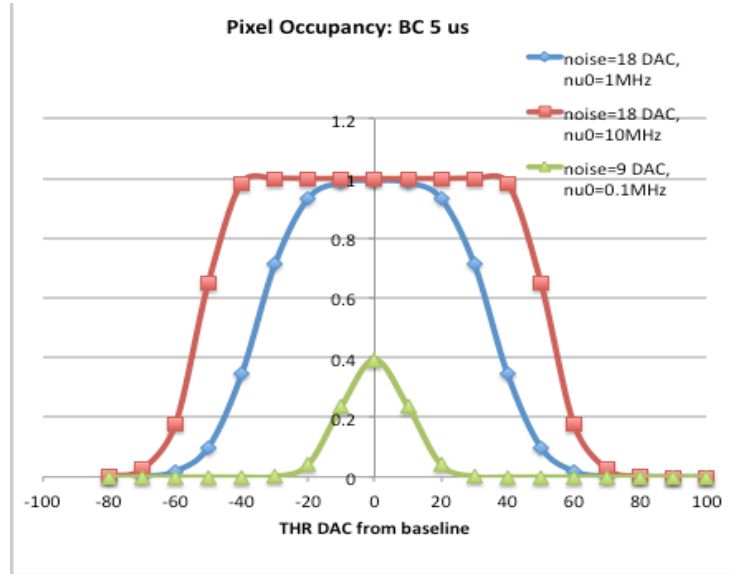

INMAPS testbeam data

Chip 15 tau baseline 15 us

Graph

baseline 15 us

Efficiency vs threshold chip13

Effic vs Thr-DAC INMAPS Chip-14

Graph

Chip 15