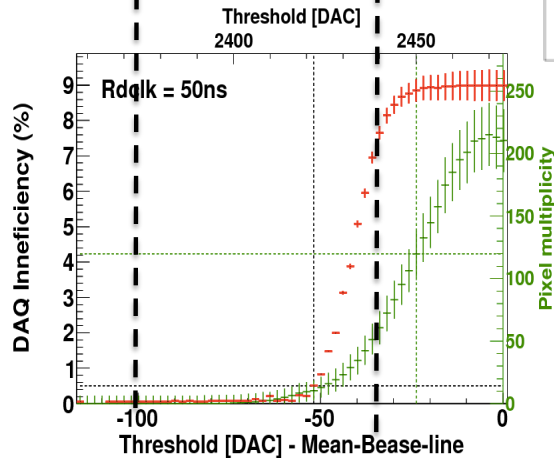

INMAPS testbeam data

Chip 15 tau baseline 15 us

Graph

baseline 15 us

Efficiency vs threshold chip13

Effic vs Thr-DAC INMAPS Chip-14

Graph

Chip 15

Chip 15 tau baseline 15 us

Graph

Chip 14? tau baseline 15 us

Chip 14 tau baseline 15 us

Effic vs Thr-DAC INMAPS Chip-14

Chip 13 tau baseline 15 us