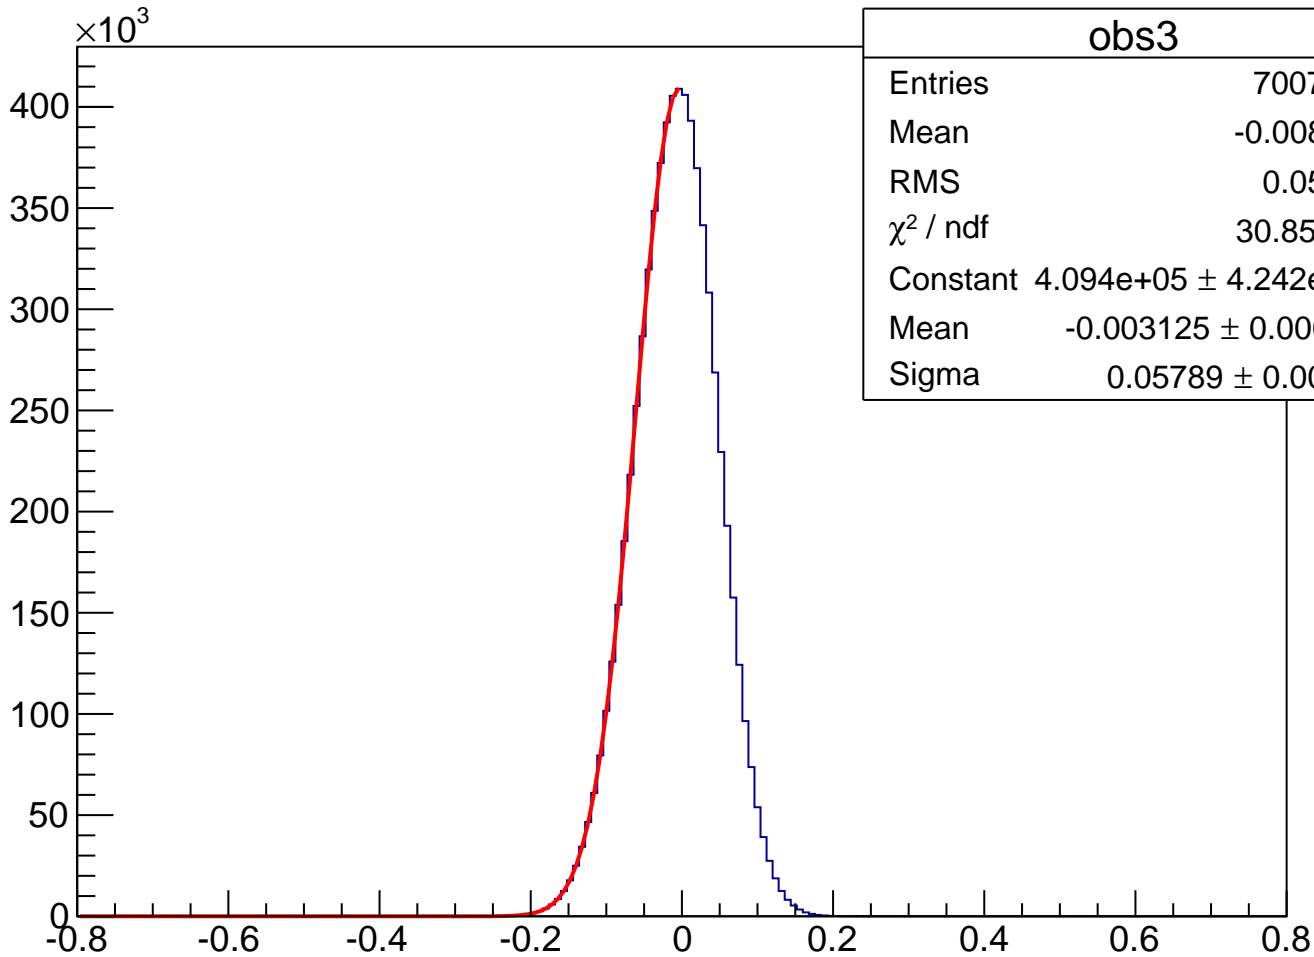

obs3

obs3	
Entries	7007898
Mean	-0.008376
RMS	0.05456
χ^2 / ndf	30.85 / 34
Constant	$4.094\text{e}+05 \pm 4.242\text{e}+02$
Mean	-0.003125 ± 0.000131
Sigma	0.05789 ± 0.00006