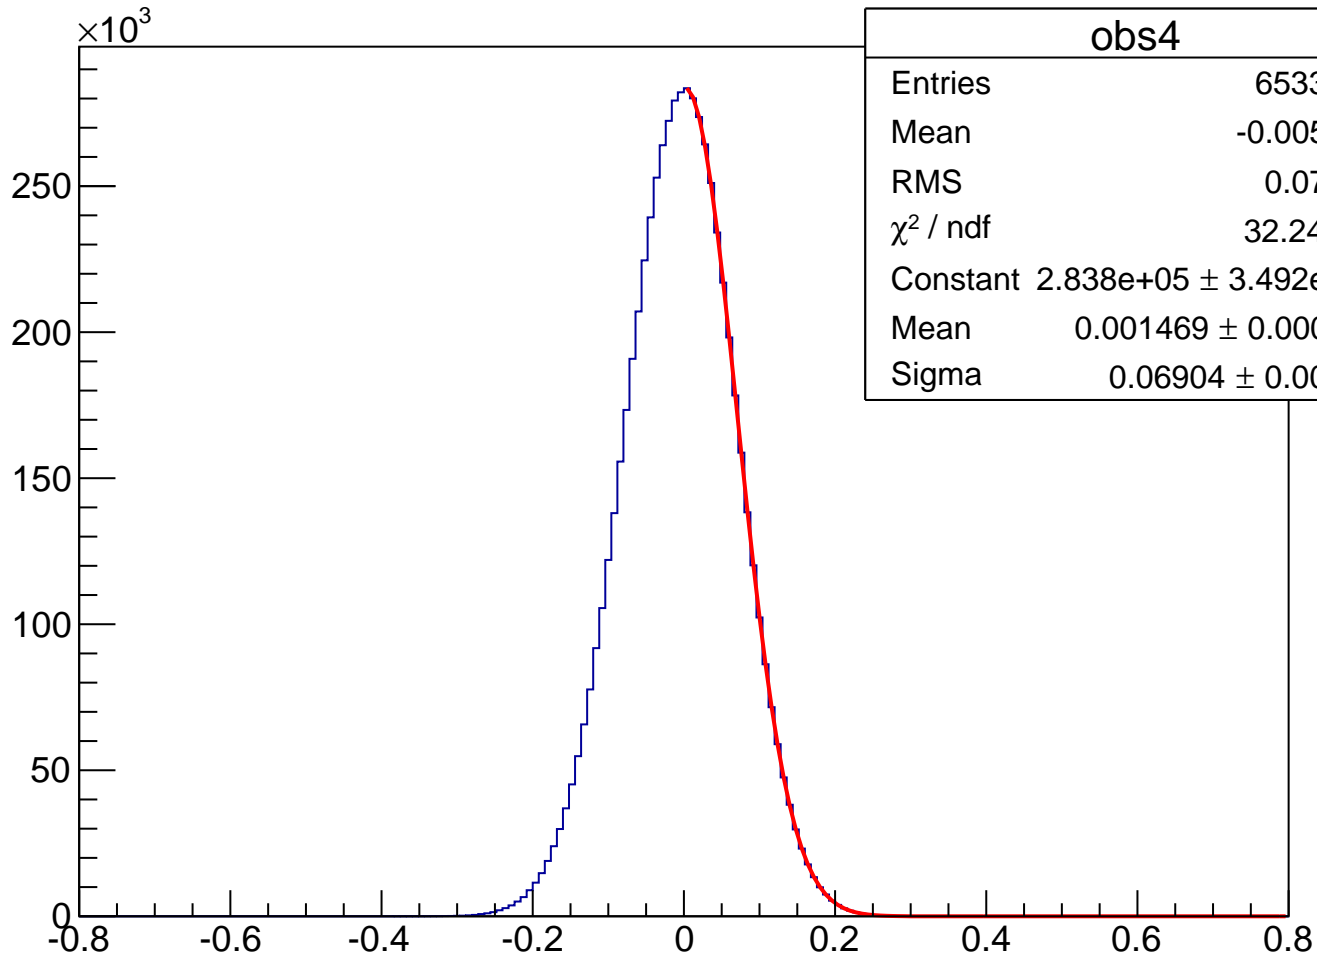

obs4

obs4	
Entries	6533993
Mean	-0.005665
RMS	0.07356
χ^2 / ndf	32.24 / 41
Constant	$2.838\text{e}+05 \pm 3.492\text{e}+02$
Mean	0.001469 ± 0.000180
Sigma	0.06904 ± 0.00008