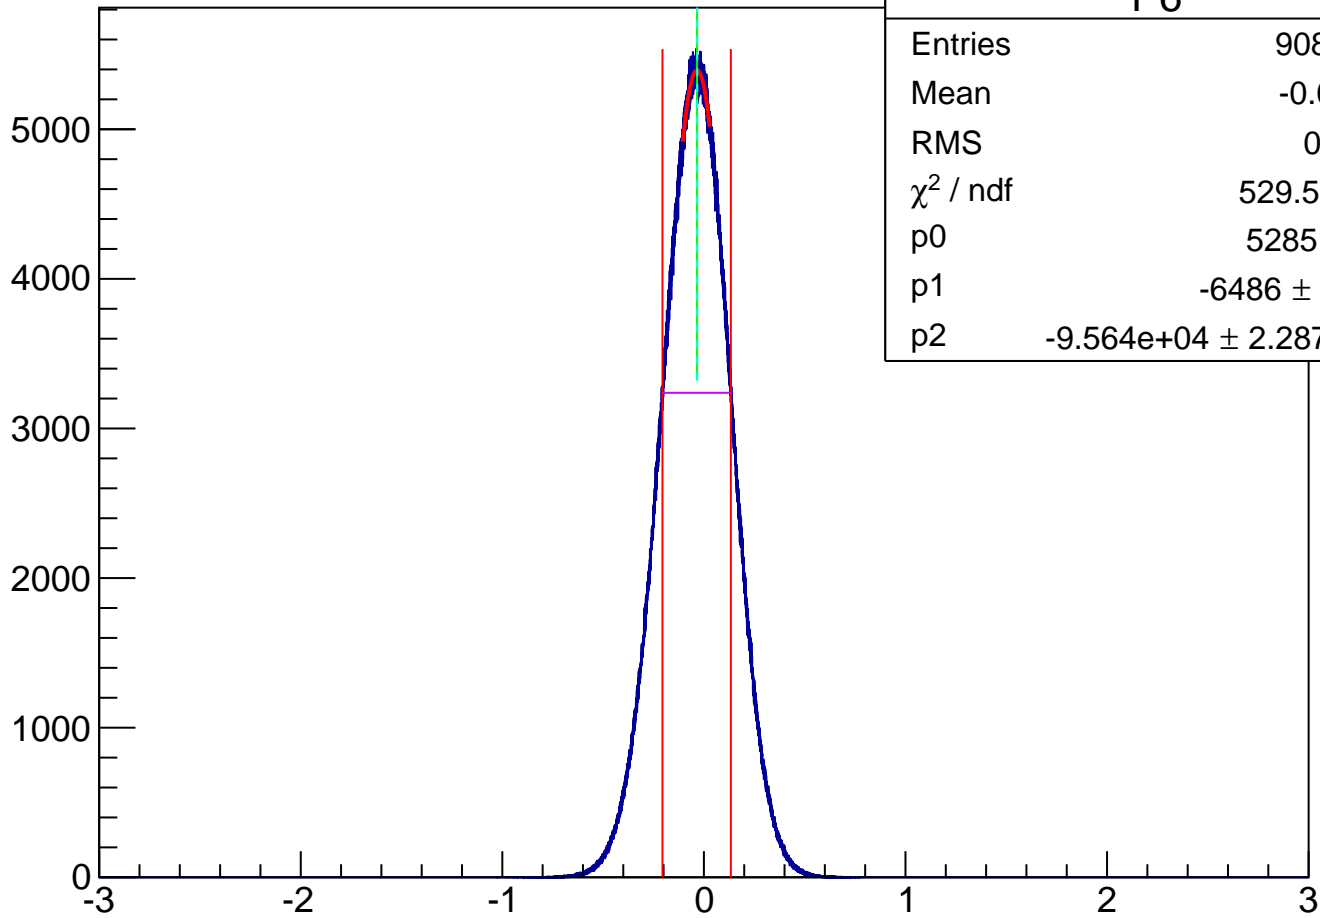

P6

P6	
Entries	9087246
Mean	-0.03821
RMS	0.1685
χ^2 / ndf	529.5 / 536
p0	5285 \pm 4.3
p1	-6486 \pm 191.0
p2	-9.564e+04 \pm 2.287e+03