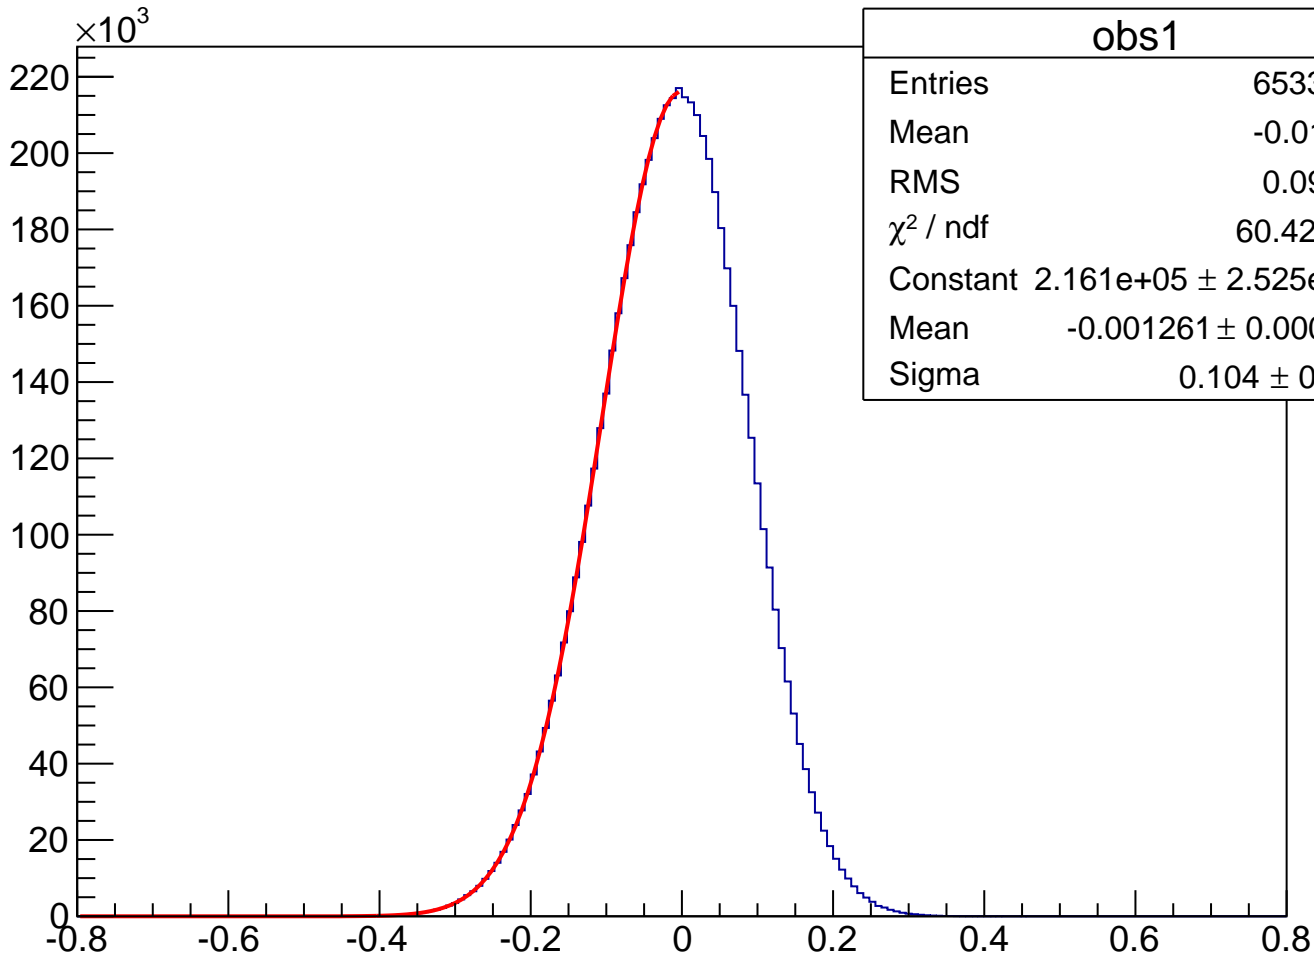

obs1

obs1	
Entries	6533993
Mean	-0.01323
RMS	0.09662
χ^2 / ndf	60.42 / 64
Constant	$2.161\text{e}+05 \pm 2.525\text{e}+02$
Mean	-0.001261 ± 0.000257
Sigma	0.104 ± 0.000